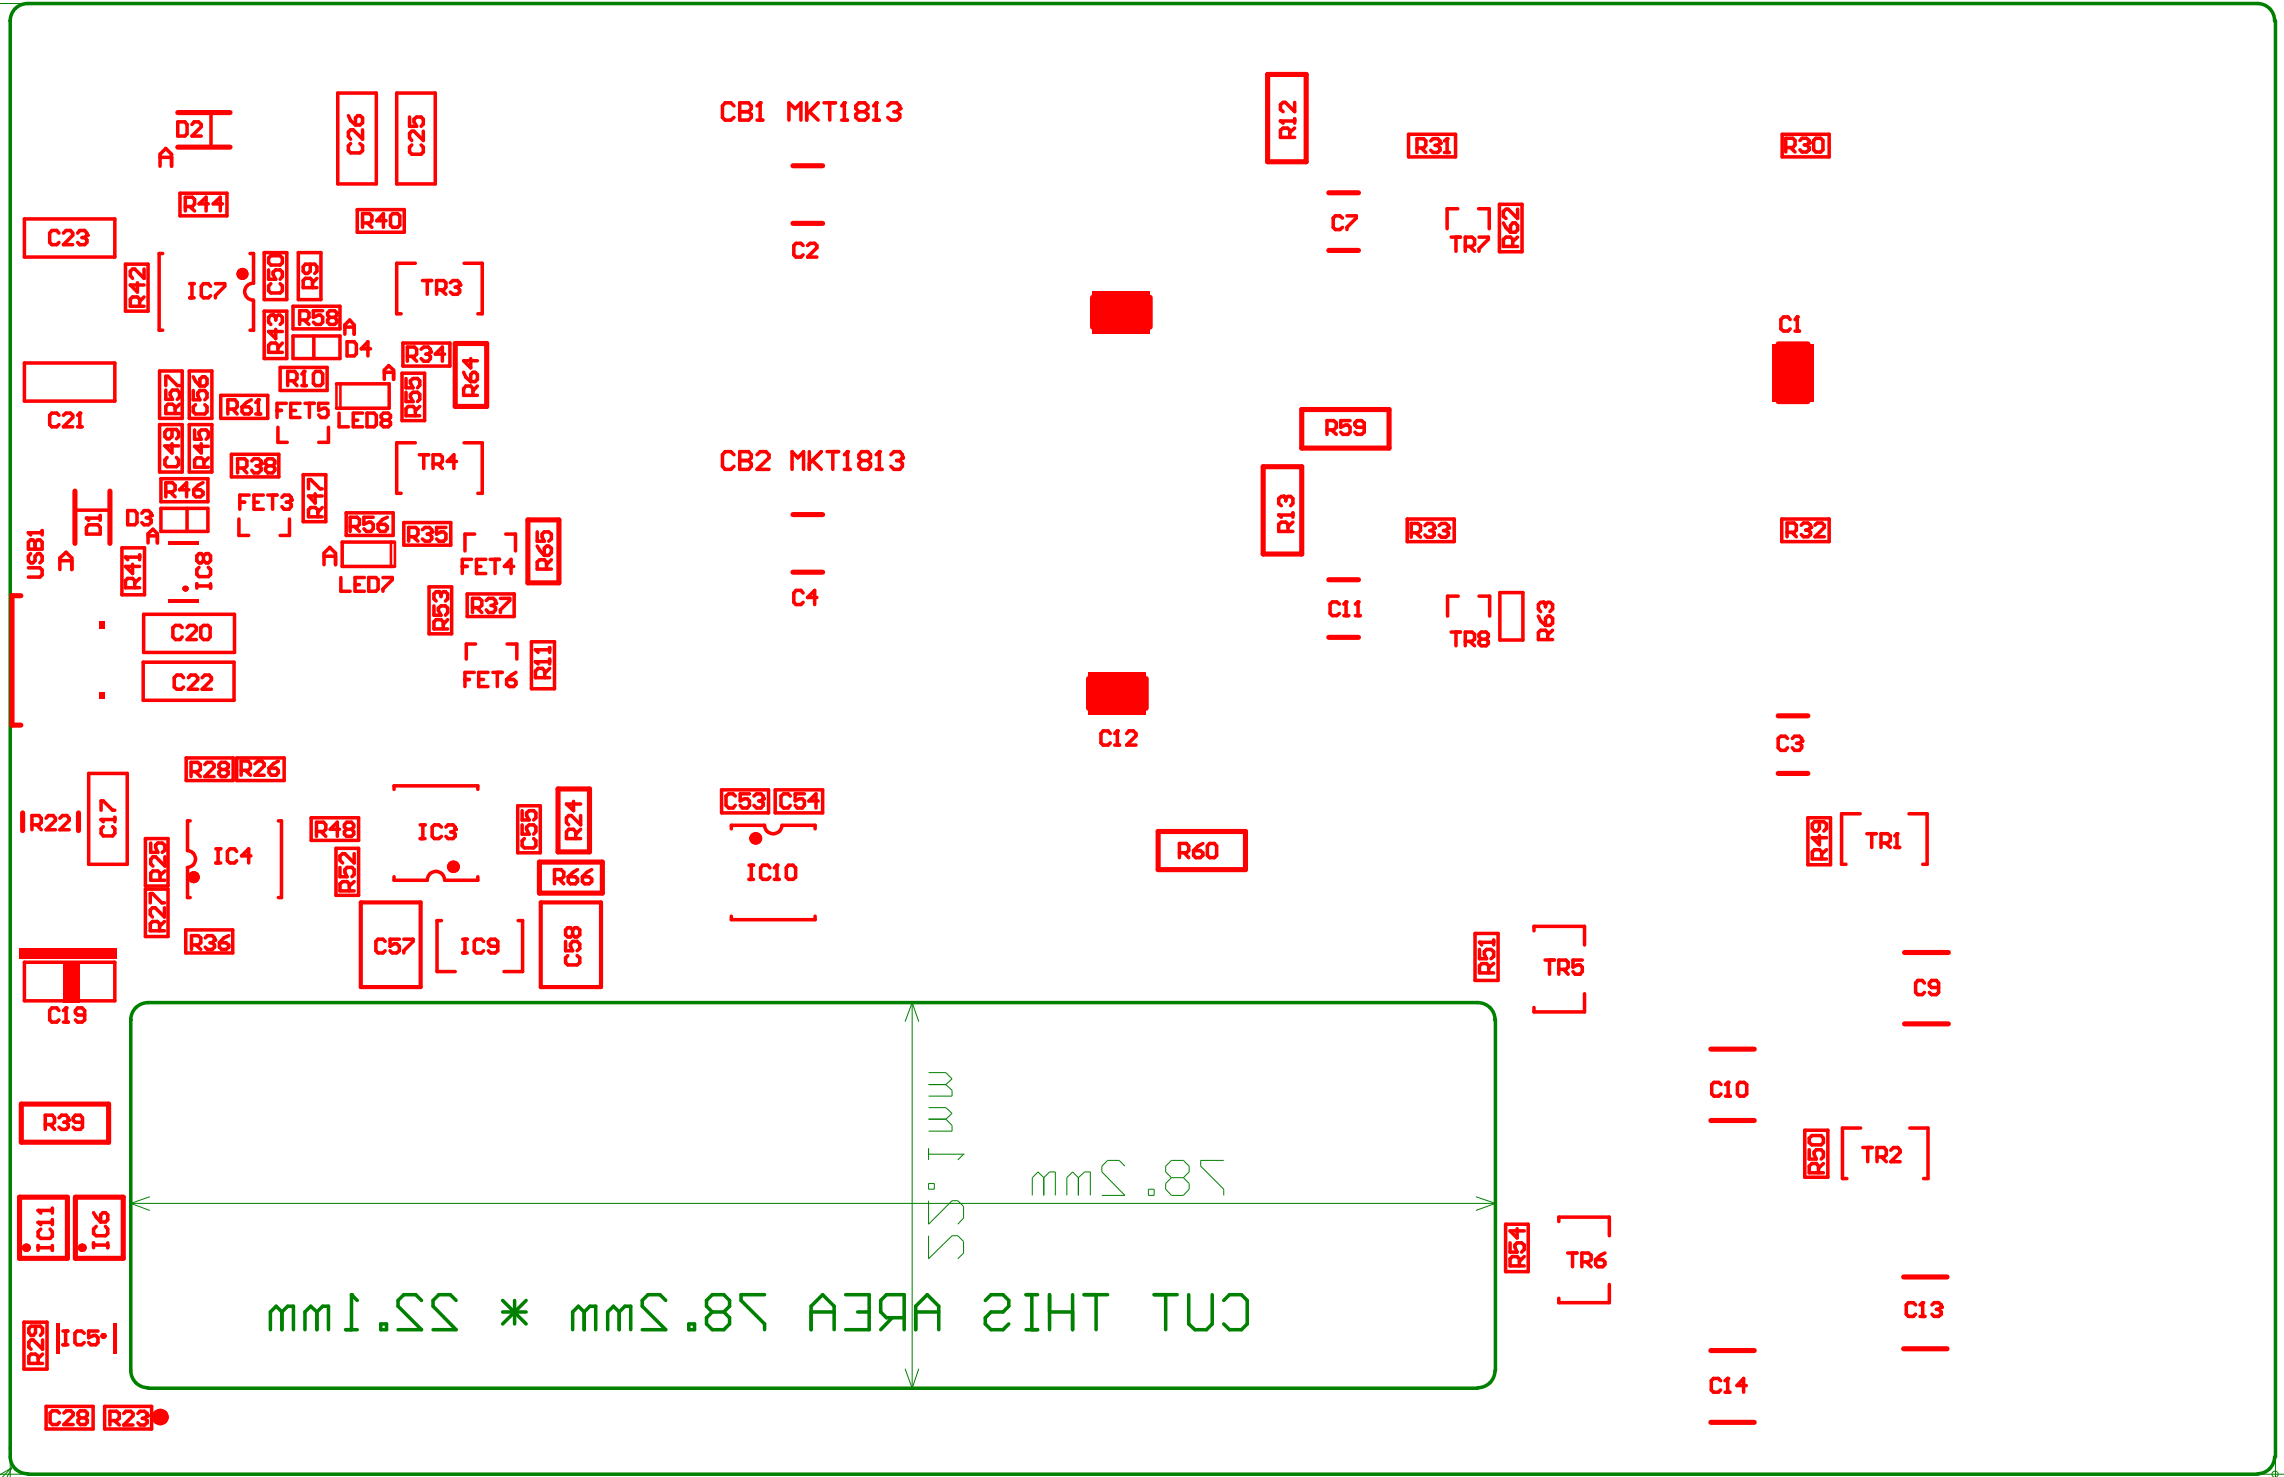

8-R1.0

84.3 (mm)

128.8 (mm)

ORIGIN

CUT THIS AREA 78.2mm * 22.1mm

84.3mm

128.8mm